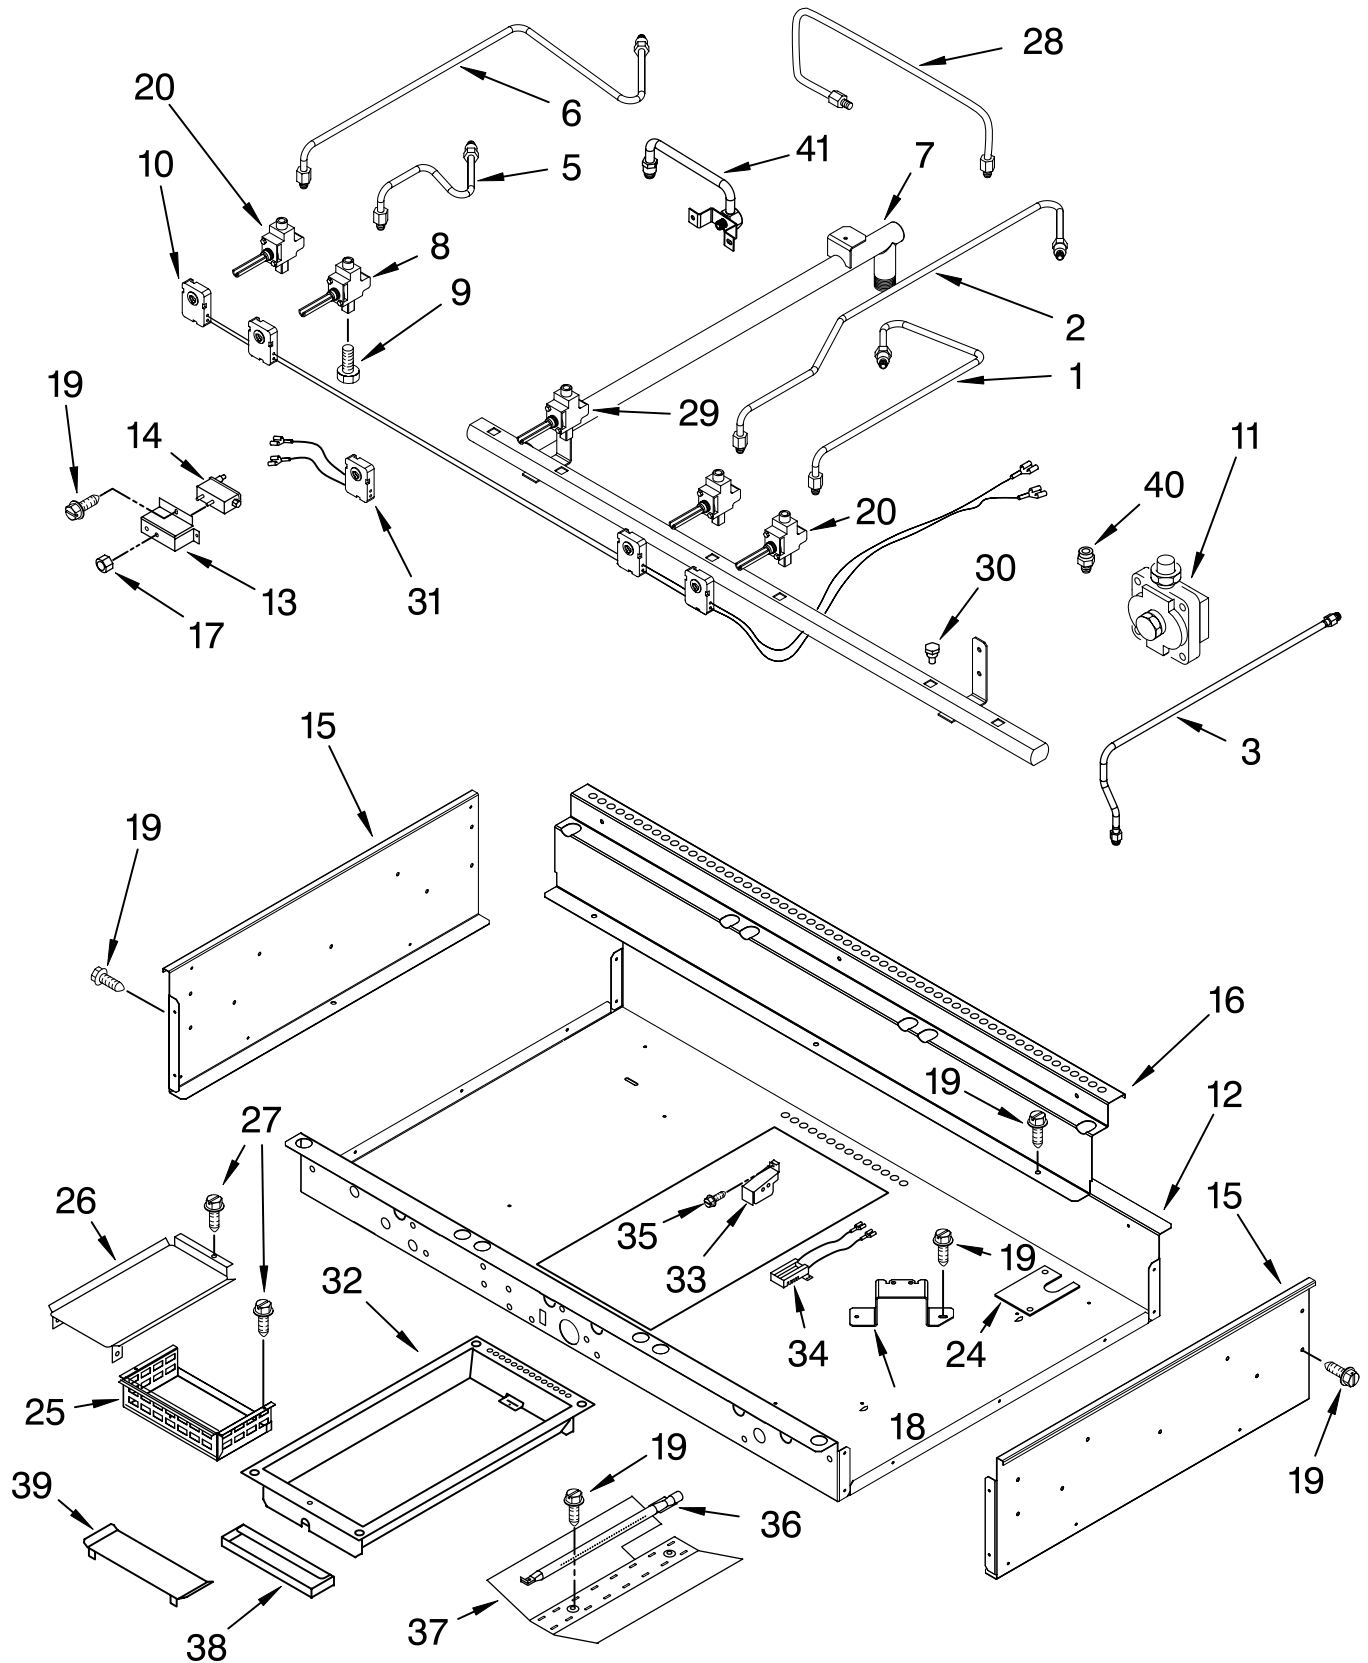

COOKTOP, BURNER AND GRATE PARTS

For Model:KDRP462LSS07

(Stainless Steel)

Illus. No.	Part No.	DESCRIPTION
2	4454960	Backsplash
3	8284712	Support,Backsplash
4	3196537	Screw, 8-18 x 3/8
5	4454963	Grate, Burner
6	8284851	Trim, Island
8	8301056	Support, Control Panel
9	8301041	Cover, Control Panel
10	8284741	Grate, Grill
13		Cap, Burner
	4455243	14K (2)
	8284669	6K (2)
15		Holder, Orifice Includes Orifice
	4456622	Turbo (2)
	4456920	Auxillary (2)
16	4454974	Support Rail R.H.& L.H.
18	4456964	Cooktop, Black
19		Burner Head 14K
	4455849	Turbo (2)
	4455979	Auxillary (2)
20	3368921	Screw, 7-18 x 3/4
25	3196176	Screw
28	4455109	Plate, Simmer
30	8284918	Frame, Wave Tray
31	8284919	Plate, Wave
32	8284917	Plate, Wave tray
	3177991	Screw

FOR ORDERING INFORMATION REFER TO PARTS PRICE LIST

BURNER BOX, GAS VALVES, AND SWITCHES

For Model:KDRP462LSS07
(Stainless Steel)

FOR ORDERING INFORMATION REFER TO PARTS PRICE LIST